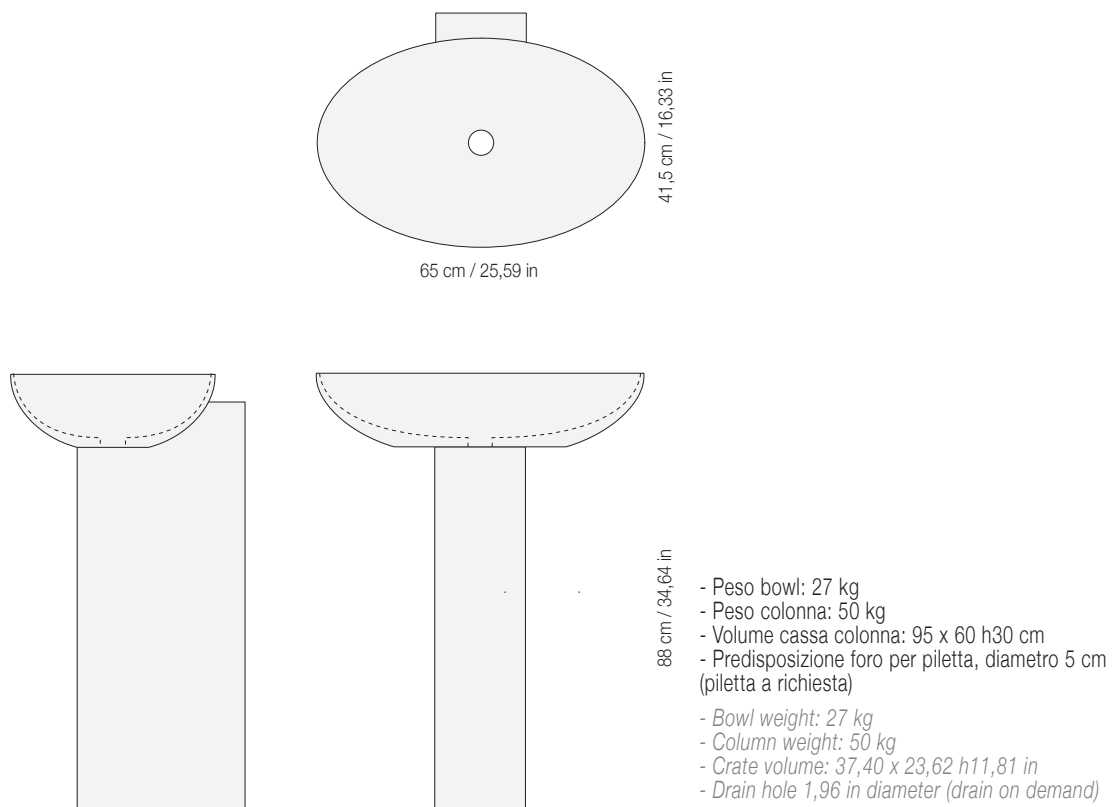

Bowl n° 12

Nabhi Collection

Marmo / Marble