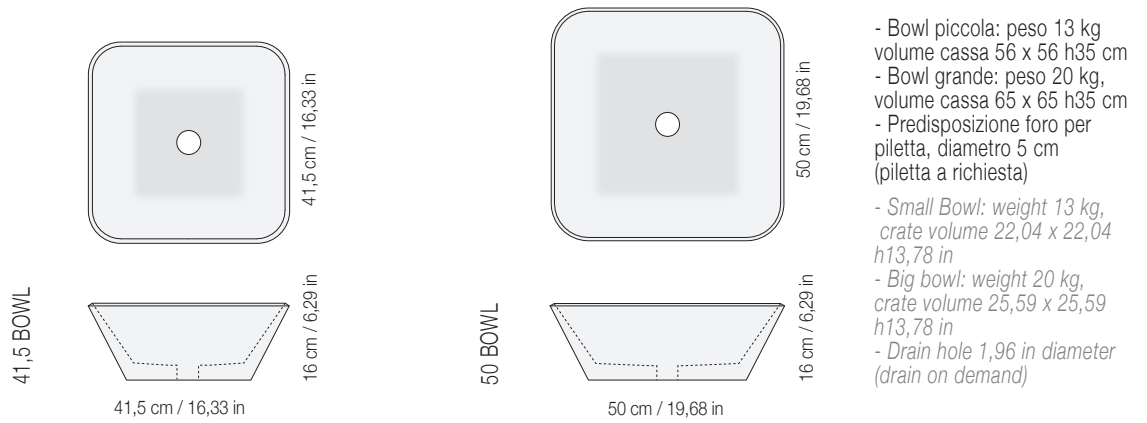

Bowl n° 6

Nabhi Collection

Marmo / Marble

Marmo / Marble