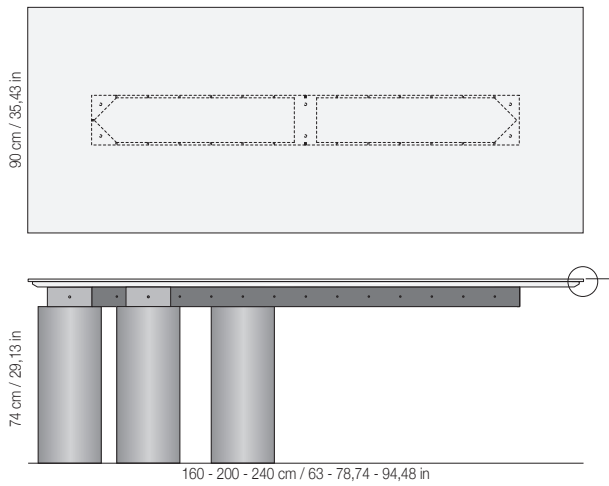

kreoo

DESIGN ENZO BERTI

Arcaico

ARCAICO / ARCAICO

- Il top viene realizzato il legno (W), in marmo alleggerito honey comb (Mhc) o in marmo (M) dello spessore di 3 cm.
- Peso top 160 in W: 39 kg
- Peso top rotondo 180 in W: 65 kg
- Peso top 200 in W: 49 kg
- Peso top 240 in W: 60 kg
- Peso top 160 in M/Mhc: 116/43 kg
- Peso top rotondo 180 in M/Mhc: 206/110 kg
- Peso top 200 in M/Mhc: 146/52 kg
- Peso top 240 in M/Mhc: 175/74 kg
- L'imballo dell'arcaico comprende il top, le colonne e il telaio.
- Volume cassa top 160: 175 x 120 h120 cm
- Volume cassa top 200: 215 x 120 h120 cm
- Volume cassa top 240: 255 x 120 h120 cm

- Top is available in wood (W), in lightened marble honey comb (Mhc) or in 1,18 in thick marble (M).
- Weight top in 63 inL W: kg 39
- Weight round top in 70,86 inL W: kg 65
- Weight top in 78,74 inL W: kg 49
- Weight top in 94,48 inL W: kg 60
- Weight top in 93 inL M/Mhc: kg 116/43
- Weight round top in 70,86 inL M/Mhc: kg 206/110
- Weight top in 78,74 inL M/Mhc: kg 146/52
- Weight top in 94,48 inL M/Mhc: kg 175/74
- The counter top, columns and frame are included in the crate.
- Crate volume 63 inL top: 68,89x47,24 h 47,24 in
- Crate volume 78,74 inL top: 84,64x47,24 h47,24 in
- Crate volume 94,48 inL top: 100,39x47,24 h47,24 in