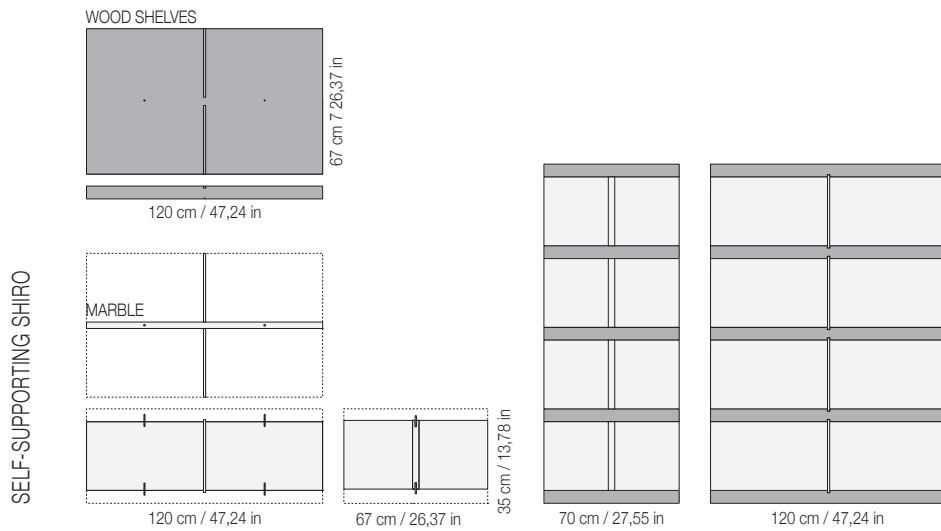

kreoo

DESIGN ENZO BERTI

Shiro

- Peso composizione shiro a muro: 213 kg
- Dimensione imballo: 145 x 80 h100 cm
- Peso schiena in marmo: 36 kg
- Peso lastrine centrali: 3,5 kg
- Peso piano in legno: 11 kg

- Weight of total composition (Shiro against the wall): 213 kg
- Crate dimension: 57,08 x 31,49 h39,37 in
- Weight of all marble back: 36 kg
- Weight of all vertical dividers: 3,5 kg
- Weight of wood top: 11 kg

Invecchiato
Aged

Color terra
Earth color

Grigio
Grey

MENSOLE SHELVES

Larice spazzolato,
Noce / Brushed larch
, Walnut Wood

Shiro

- Peso composizione shiro centrostanza: 213 kg
- Dimensione imballo: 145 x 80 h100 cm
- Peso schiena in marmo: 36 kg
- Peso lastrine centrali: 3,5 kg
- Peso piano in legno: 21 kg
- *Weight of total composition (self-supporting Shiro): 213 kg*
- *Crate dimensions: 57,08 x 31,49 h39,37 in*
- *Weight of all marble back: 36 kg*
- *Weight of all vertical dividers: 3,5 kg*
- *Weight of wood top: 21 kg*