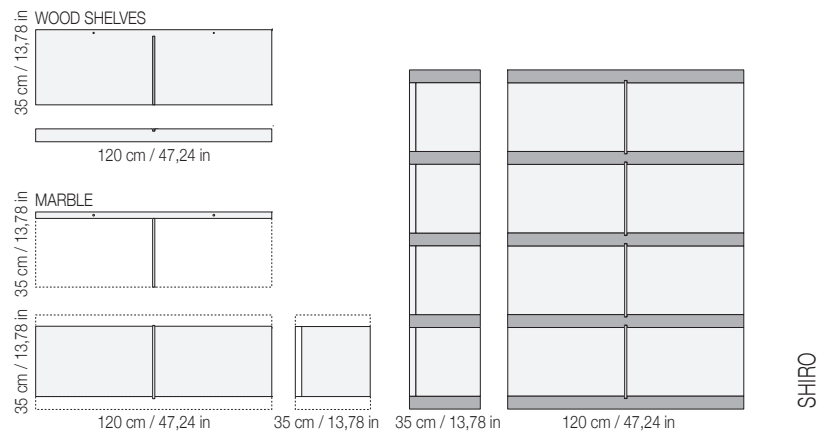

kreoo

DESIGN ENZO BERTI

Shiro

- Peso composizione shiro a muro: 213 kg
- Dimensione imballo: 145 x 80 h100 cm
- Peso schiena in marmo: 36 kg
- Peso lastrine centrali: 3,5 kg
- Peso piano in legno: 11 kg

- Weight of total composition (Shiro against the wall): 213 kg
- Crate dimension: 57,08 x 31,49 h39,37 in
- Weight of all marble back: 36 kg
- Weight of all vertical dividers: 3,5 kg
- Weight of wood top: 11 kg

Invecchiato
Aged

Color terra
Earth color

Grigio
Grey

MENSOLE SHELVES

Larice spazzolato,
Noce / Brushed larch
, Walnut Wood

Shiro

- Peso composizione shiro centrostanza: 213 kg
- Dimensione imballo: 145 x 80 h100 cm
- Peso schiena in marmo: 36 kg
- Peso lastrine centrali: 3,5 kg
- Peso piano in legno: 21 kg
- *Weight of total composition (self-supporting Shiro): 213 kg*
- *Crate dimensions: 57,08 x 31,49 h39,37 in*
- *Weight of all marble back: 36 kg*
- *Weight of all vertical dividers: 3,5 kg*
- *Weight of wood top: 21 kg*