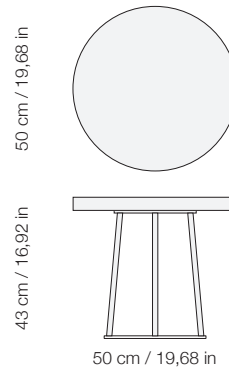

kreoo

DESIGN ENZO BERTI

Moon

Moon

-Peso netto: 20 kg
-Volume cassa: 60 x 60 h60 cm

- Net weight: 20 kg
- Volume of the crate: 26,62 x 26,62 h 26,62 in

Legno / Wood

Bianco
White