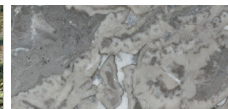

Color terra
Earth color

Noce
Walnut

Invecchiato
Aged

Marmo / Marble

Verde Irlanda
Irish Green

Grigio St. Marie
Grey St. Marie

Nero Marquina
Black Marquina

Bianco Estremoz
White Estremoz

Quindi ogni singolo pezzo può presentare venature, tonalità, intrusioni minerali, avvallature e stuccature diverse.

Marble is a natural material, subject to significant colour variations. Therefore each piece may have veins, colour differences, mineral intrusions, pores and grouting.