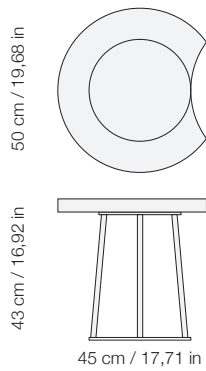

kreoo

DESIGN ENZO BERTI

Moon

Moon

-Peso netto: 20 kg
-Volume cassa: 60 x 60 h60 cm

- Net weight: 20 kg
- Volume of the crate: 26,62 x 26,62 h 26,62 in

Legno / Wood

Bianco
White