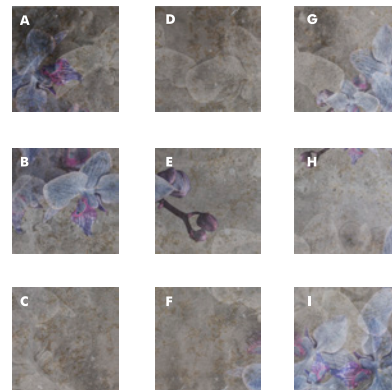

GLASS Decor Collection

Decori disponibili

Available patterns

Decoraciones disponibles.

CHERRY

L300xH300

L100xH100

L100xH100

CALYPSO

L300xH300

L100xH100

L100xH100

GARDEN

L300xH300

L100xH100

L100xH100