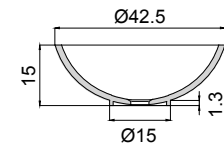

LAVABI IN OPALITE - OPALITE BASINS - LAVABOS DE OPALITE

Lavabi in OPALITE da appoggio.

OPALITE sit on basins.

Lavabos de OPALITE de apoyo.

Inclusa
Included
Incluida

Lavabo termofuso in Opalite da appoggio ovale completo di anello alla base smaltato esternamente bianco lucido o nero lucido.

Thermofused elliptical sit on basin in Opalite with mounting ring at its base. Extrernal finishes: shiny white or black.

Lavabo termofundido de Opalite de apoyo oval con anillo para la base esmaltado externamente blanco brillo o negro brillo.

Design Arte L. Studio

Art.

B.90

BIANCO LUCIDO
SHINY WHITE
BLANCO BRILLO

NERO LUCIDO
SHINY BLACK
NEGRO BRILLO

Lavabo termofuso in Opalite da appoggio tondo completo di anello alla base smaltato esternamente bianco lucido o nero lucido.

Thermofused round sit on basin in Opalite with mounting ring at its base. Extrernal finishes: shiny white or black.

Lavabo termofundido de Opalite de apoyo redondo con anillo para la base esmaltado externamente blanco brillo o negro brillo.

Design Arte L. Studio

Art.

B.91

BIANCO LUCIDO
SHINY WHITE
BLANCO BRILLO

NERO LUCIDO
SHINY BLACK
NEGRO BRILLO

Lavabo termofuso in Opalite da appoggio a tulipano completo di anello alla base smaltato esternamente bianco lucido o nero lucido.

Thermofused tulip sit on basin in Opalite with mounting ring at its base. Extrernal finish: shiny white or black.

Lavabo termofundido de Opalite de apoyo con forma tulipa con anillo para la base esmaltado externamente blanco brillo o negro brillo.

Design Arte L. Studio

Art.

B.93

BIANCO LUCIDO
SHINY WHITE
BLANCO BRILLO

NERO LUCIDO
SHINY BLACK
NEGRO BRILLO

Lavabo termofuso in Opalite da appoggio smaltato esternamente bianco lucido o nero lucido.

Thermofused sit on basin in Opalite. Extrernal finish: shiny white or black.