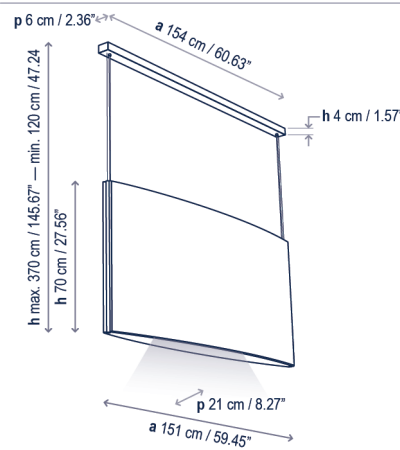

## Descripción técnica / Technical description:

Peso Neto: Consultar  
Net Weight: Consult

1 Caja/Box | Consultar / Consult  
Peso bruto: Consultar/Gross Weight: Consult

Materiales: Aluminio, Espuma  
Fonoabsorbente Basotect, Tejido  
Termoplástico Ignífugo (Crevin®), MDF.  
Materials: Aluminum, Basotect Sound  
Absorbing Foam, Thermoplastic Fire Resistant  
Fabric (Crevin®), MDF.